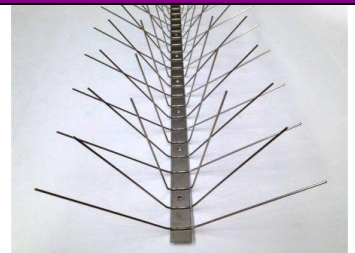

AvePro SuperSpike Xtra-Wide

Code: 13-ASSX-20 **Pack Size:** 20m
Material: 304 grade Stainless Steel **Bird Pressure:** Medium
Description: AvePro SuperSpikes are a totally stainless steel bird spike designed for unforgiving Australian conditions. They will deter large pest birds from ledges, parapets, beams, roofs and numerous other architectural features. Examples of birds deterred include pigeons, ibis, crows, ravens and cockatoos to name but a few.
Usage: Glue or screw to clean surfaces such as masonry, timber, metal, etc. Supplied in cartons of 40 x 500mm pieces or 20 meters. The Xtra-Wide spike is Ideal for parapets and to reduce the need for multiple rows on wide ledges.