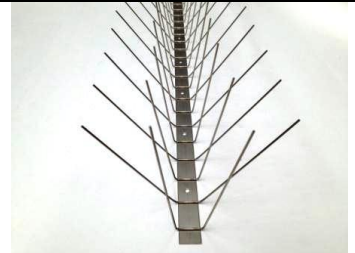

AvePro Bird Spikes

AvePro SuperSpike Narrow

Code: 13-ASSN-20 **Pack Size:** 20m
Material: 304 grade Stainless Steel **Bird Pressure:** Medium
Description: AvePro SuperSpikes are a totally stainless steel bird spike designed for unforgiving Australian conditions. They will deter large pest birds from ledges, parapets, beams, roofs and numerous other architectural features. Examples of birds deterred include pigeons, ibis, crows, ravens and cockatoos to name but a few.
Usage: Glue or screw to clean surfaces such as masonry, timber, metal, etc. Supplied in cartons of 40 x 500mm pieces or 20 meters. The narrow width is ideal for use on I-beams, narrow ledges and so on.

AvePro SuperSpike Wide

Code: 13-ASSW-20 **Pack Size:** 20m
Material: 304 grade Stainless Steel **Bird Pressure:** Medium
Description: AvePro SuperSpikes are a totally stainless steel bird spike designed for unforgiving Australian conditions. They will deter large pest birds from ledges, parapets, beams, roofs and numerous other architectural features. Examples of birds deterred include pigeons, ibis, crows, ravens and cockatoos to name but a few.
Usage: Glue or screw to clean surfaces such as masonry, timber, metal, etc. Supplied in cartons of 40 x 500mm pieces or 20 meters. For optimum results, ensure that all spike protrude a minimum of 15 mm over the edge of the ledge.