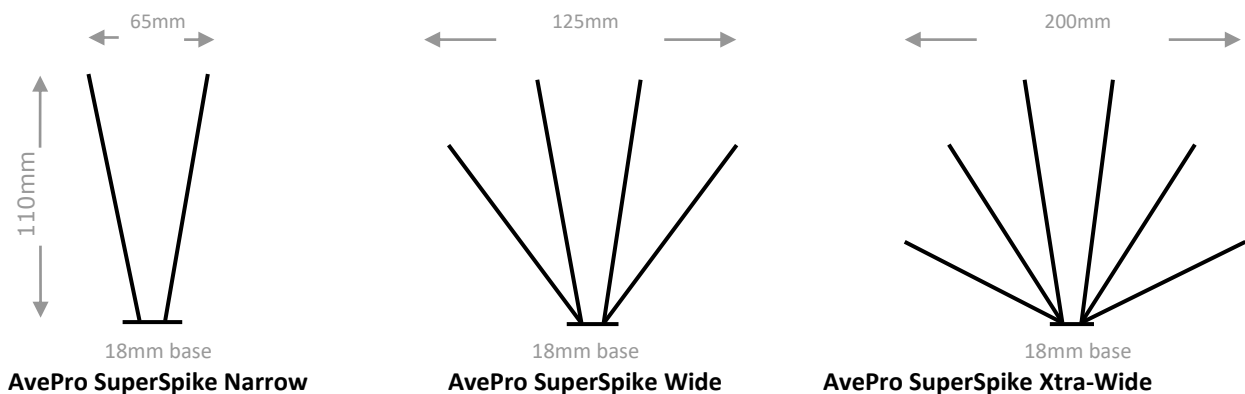

Spike Measurements