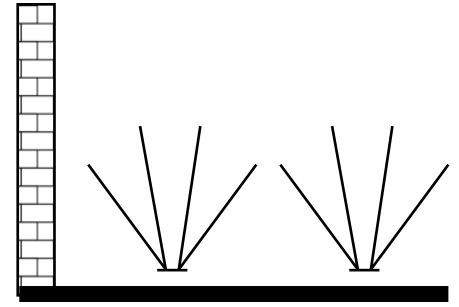

AvePro SuperSpike Xtra-Wide

Code: 13-ASSX-20 **Pack Size:** 20m
Material: 304 grade Stainless Steel **Bird Pressure:** Medium
Description: AvePro SuperSpikes are a totally stainless steel bird spike designed for unforgiving Australian conditions. They will deter large pest birds from ledges, parapets, beams, roofs and numerous other architectural features. Examples of birds deterred include pigeons, ibis, crows, ravens and cockatoos to name but a few.
Usage: Glue or screw to clean surfaces such as masonry, timber, metal, etc. Supplied in cartons of 40 x 500mm pieces or 20 meters. The Xtra-Wide spike is Ideal for parapets and to reduce the need for multiple rows on wide ledges.

Spike Measurements

75mm I-beam flange
AvePro SuperSpike Narrow

150mm Ledge
AvePro SuperSpike Wide

200mm Ledge
AvePro SuperSpike Xtra-Wide

300mm Ledge
2 x AvePro SuperSpike Wide

AvePro EconoSpike

Code: 13-AESW-20

Pack Size: 20m

Material: 304 grade Stainless Steel / Polycarbonate

Description: Economy bird spike ideal for indoor and outdoor applications.

Usage: Glue or screw to clean surfaces such as masonry, timber, metal, etc. Ideal for use in domestic and commercial situations on long architectural features such as ledges, parapets, beams, roof barges and capping, rafters and pipes to name but a few. Supplied in cartons of 40 x 500mm pieces or 20 meters.