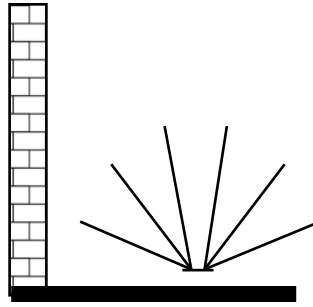

AvePro SuperSpike Xtra-Wide

Code: 13-ASSX-20 **Pack Size:** 20m
Material: 304 grade Stainless Steel **Bird Pressure:** Medium
Description: AvePro SuperSpikes are a totally stainless steel bird spike designed for unforgiving Australian conditions. They will deter large pest birds from ledges, parapets, beams, roofs and numerous other architectural features. Examples of birds deterred include pigeons, ibis, crows, ravens and cockatoos to name but a few.
Usage: Glue or screw to clean surfaces such as masonry, timber, metal, etc. Supplied in cartons of 40 x 500mm pieces or 20 meters. The Xtra-Wide spike is Ideal for parapets and to reduce the need for multiple rows on wide ledges.

Spike Measurements

75mm I-beam flange
AvePro SuperSpike Narrow

150mm Ledge
AvePro SuperSpike Wide

200mm Ledge
AvePro SuperSpike Xtra-Wide

300mm Ledge
2 x AvePro SuperSpike Wide

AvePro EconoSpike

Code: 13-AESW-20

Pack Size: 20m

Material: 304 grade Stainless Steel / Polycarbonate

Description: Economy bird spike ideal for indoor and outdoor applications.

Usage: Glue or screw to clean surfaces such as masonry, timber, metal, etc. Ideal for use in domestic and commercial situations on long architectural features such as ledges, parapets, beams, roof barges and capping, rafters and pipes to name but a few. Supplied in cartons of 40 x 500mm pieces or 20 meters.