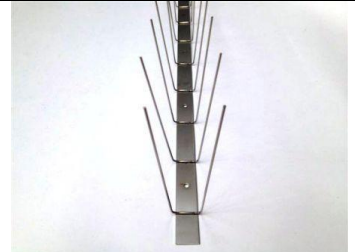

AvePro Bird Spikes

AvePro SuperSpike Narrow

Code: 13-ASSN-20 **Pack Size:** 20m
Material: 304 grade Stainless Steel **Bird Pressure:** Medium
Description: AvePro SuperSpikes are a totally stainless steel bird spike designed for unforgiving Australian conditions. They will deter large pest birds from ledges, parapets, beams, roofs and numerous other architectural features. Examples of birds deterred include pigeons, ibis, crows, ravens and cockatoos to name but a few.
Usage: Glue or screw to clean surfaces such as masonry, timber, metal, etc. Supplied in cartons of 40 x 500mm pieces or 20 meters. The narrow width is ideal for use on I-beams, narrow ledges and so on.

AvePro SuperSpike Wide

Code: 13-ASSW-20 **Pack Size:** 20m
Material: 304 grade Stainless Steel **Bird Pressure:** Medium
Description: AvePro SuperSpikes are a totally stainless steel bird spike designed for unforgiving Australian conditions. They will deter large pest birds from ledges, parapets, beams, roofs and numerous other architectural features. Examples of birds deterred include pigeons, ibis, crows, ravens and cockatoos to name but a few.
Usage: Glue or screw to clean surfaces such as masonry, timber, metal, etc. Supplied in cartons of 40 x 500mm pieces or 20 meters. For optimum results, ensure that all spike protrude a minimum of 15 mm over the edge of the ledge.

Pack Size: 20m

Material: 304 grade Stainless Steel / Polycarbonate

Description: Economy bird spike ideal for indoor and outdoor applications.

Usage: Glue or screw to clean surfaces such as masonry, timber, metal, etc. Ideal for use in domestic and commercial situations on long architectural features such as ledges, parapets, beams, roof barges and capping, rafters and pipes to name but a few. Supplied in cartons of 40 x 500mm pieces or 20 meters.